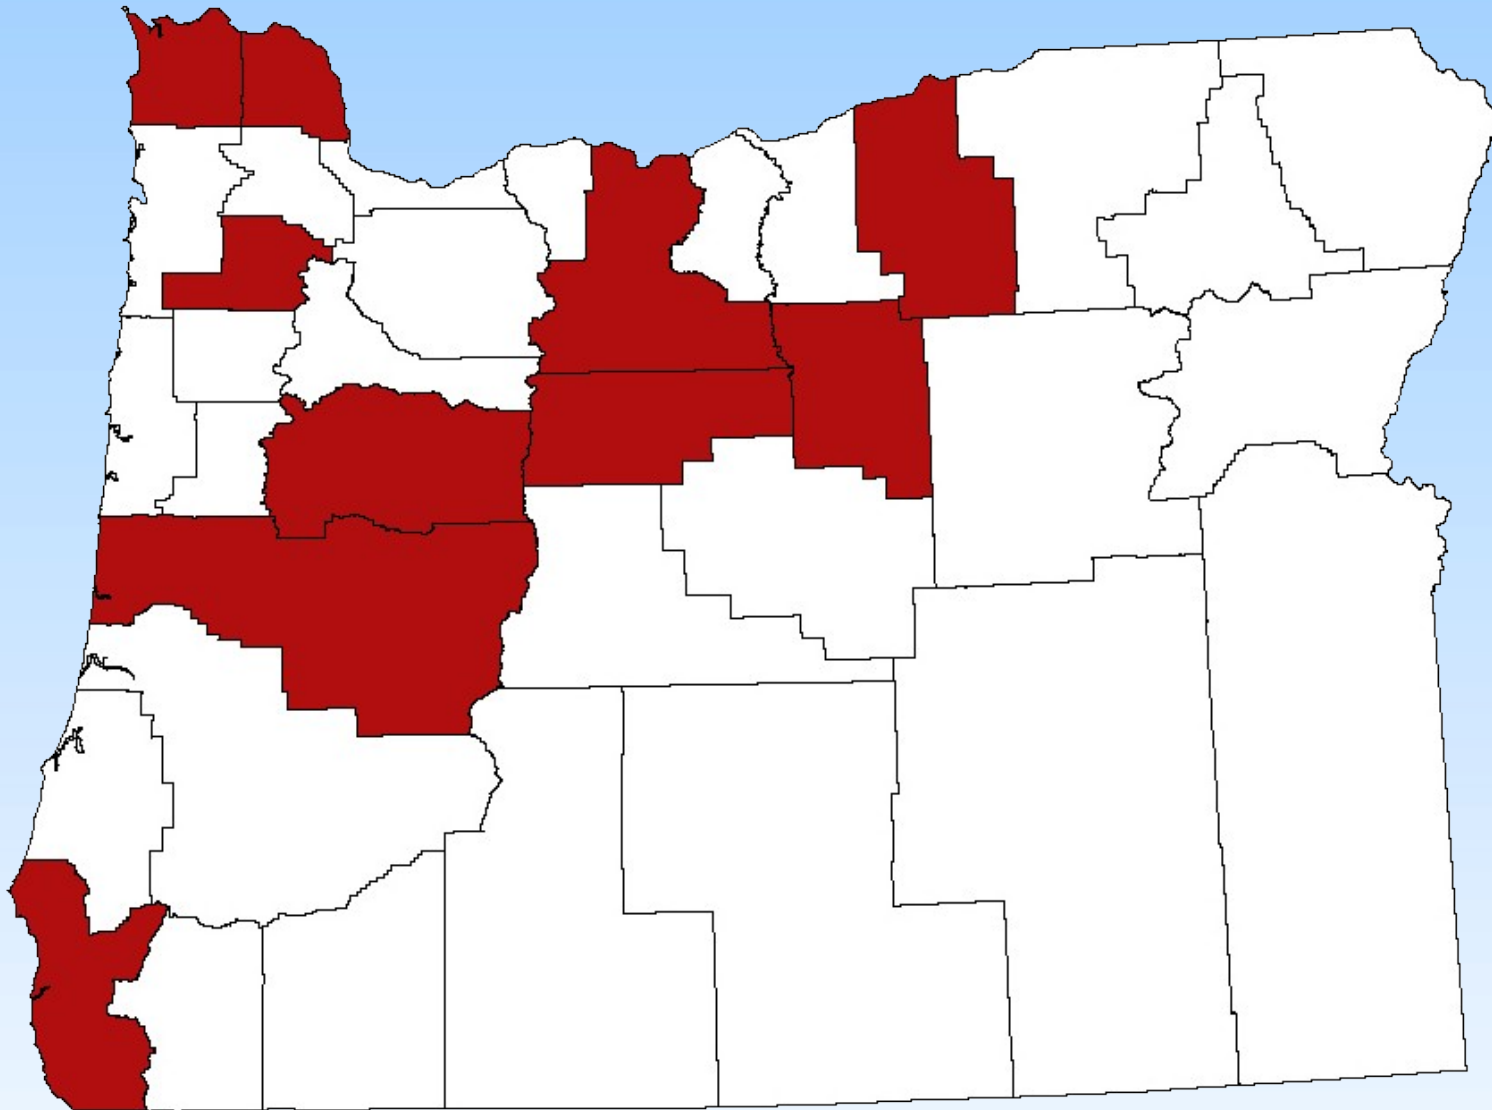

But some people never had any

Counties with unserved populations, July 2011