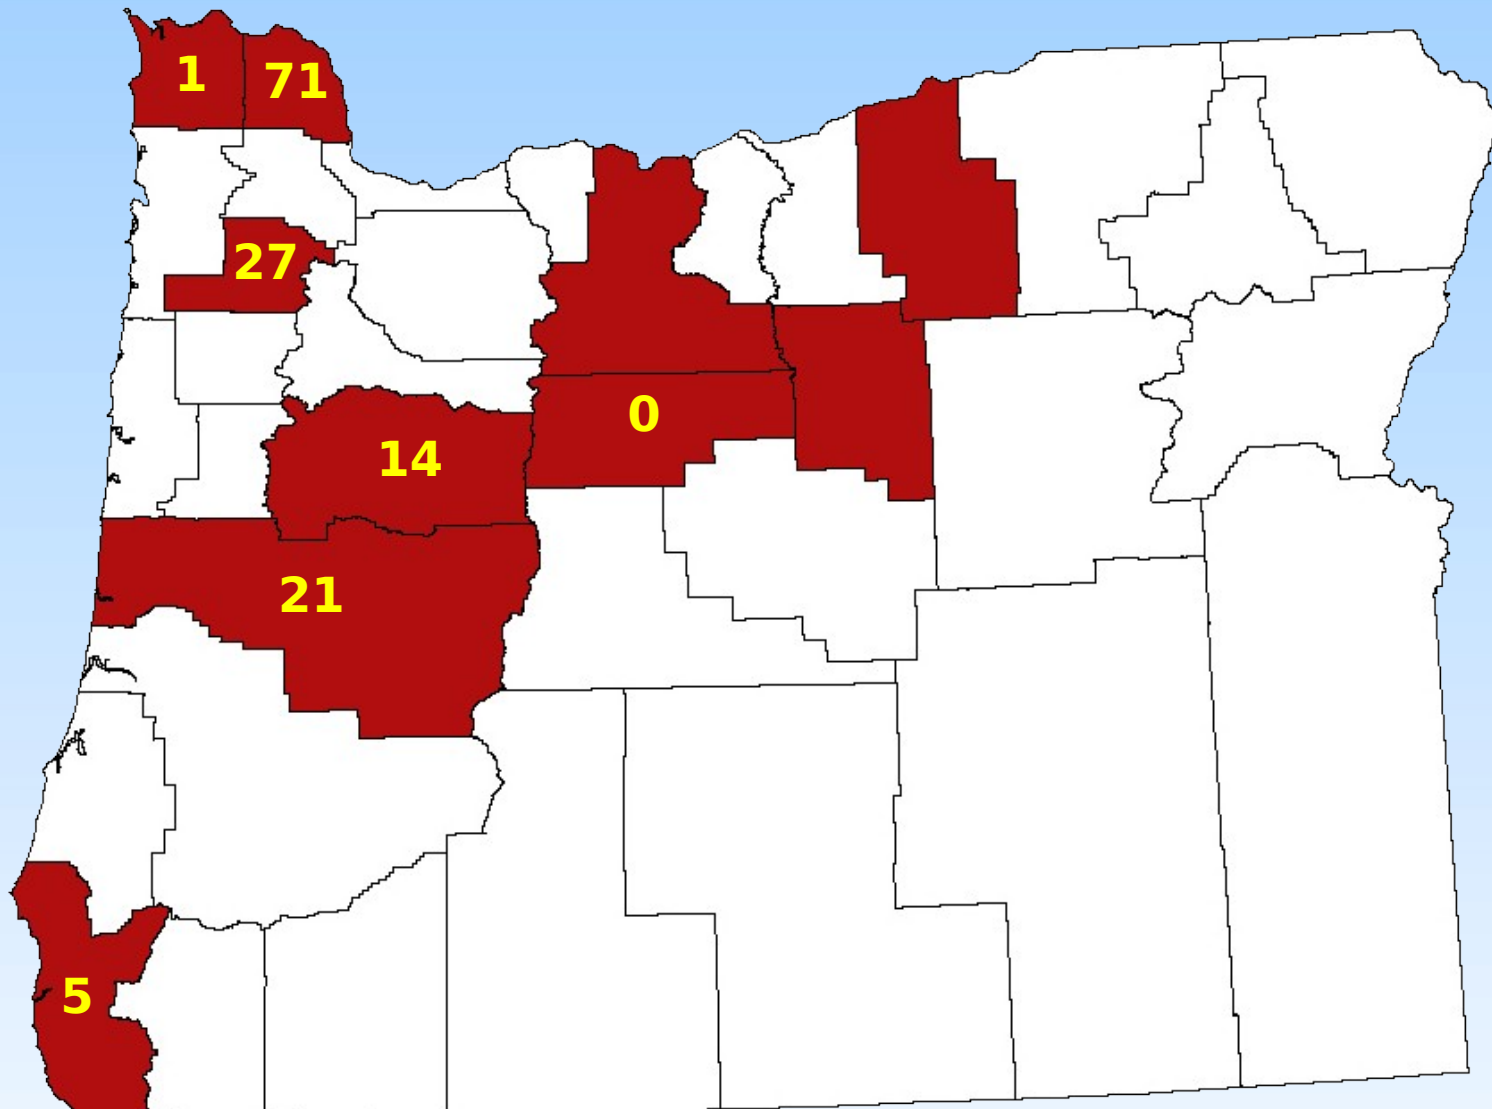

<http://www.oregonlibraries.net/>

State: Librarian joined

Libraries are reopening

But some people never had any

Counties with unserved populations, July 2011

And those people ask questions

Questions from unserved patrons, 2009-10

Data source: L-net. Unmarked counties were not recorded as unserved areas by L-net.

Normal questions, even

Question by buzz@oregonlibraries.net on Thu, 2008-10-30 15:51

Hello! I need help with the problem: $17.3 + x$ for $x = -13.9 =$